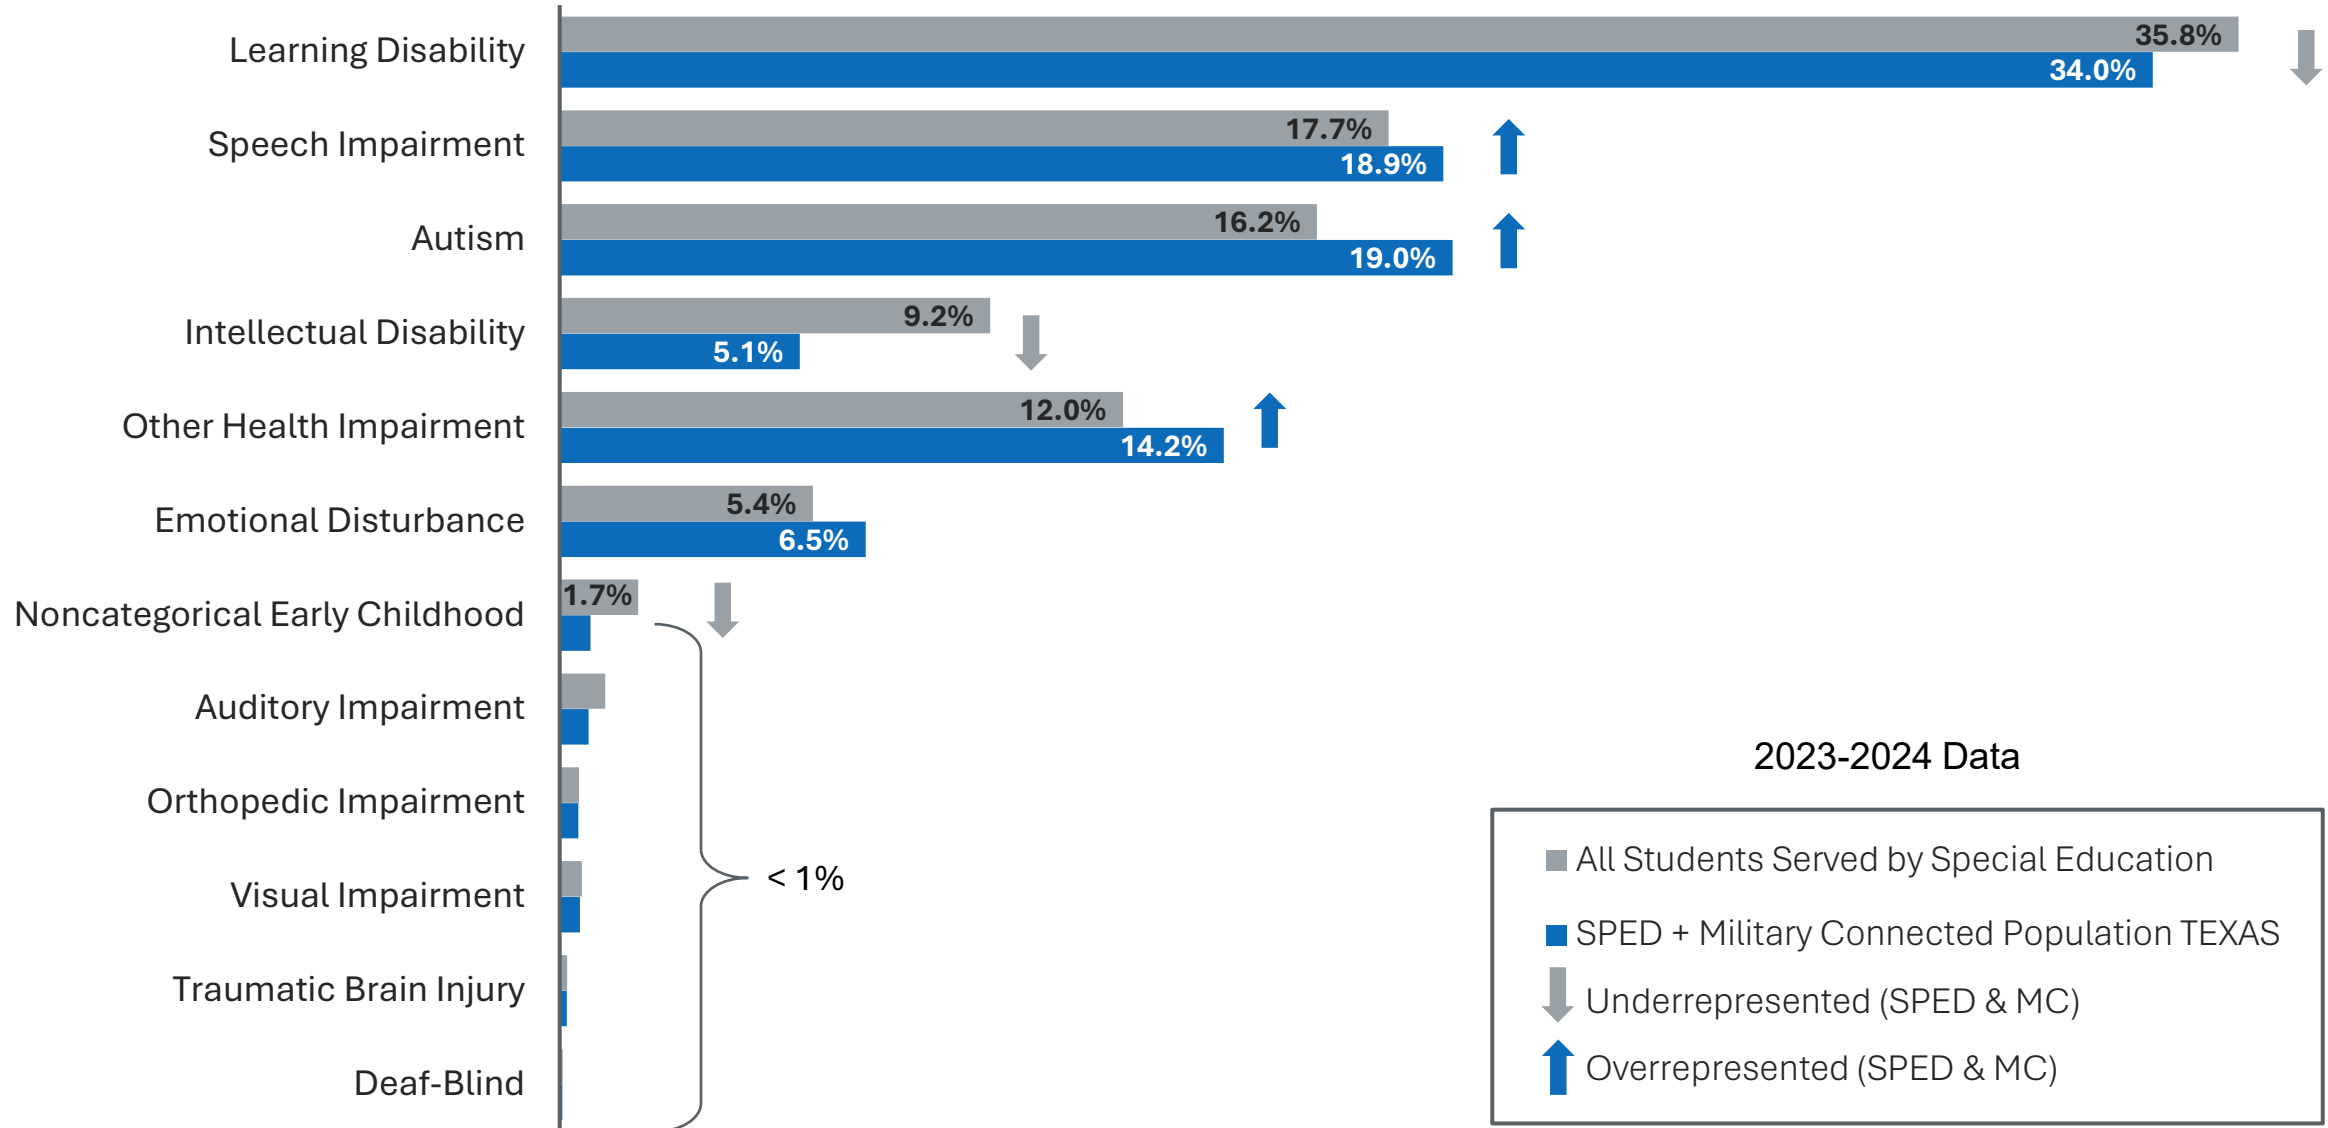

Special Education Resources for Families

There are 30,577 military connected students served by special education in Texas

Belton
Copperas Cove
Florence
Gatesville
Jarrell
Killeen
Lampasas
Oglesby
Salado
Temple

17% of all military-connected students served by special education in Texas are enrolled in these 10 ISDs.

Military Connected & SPED - Disability Comparison

SPEDTex: Special Education Information Center