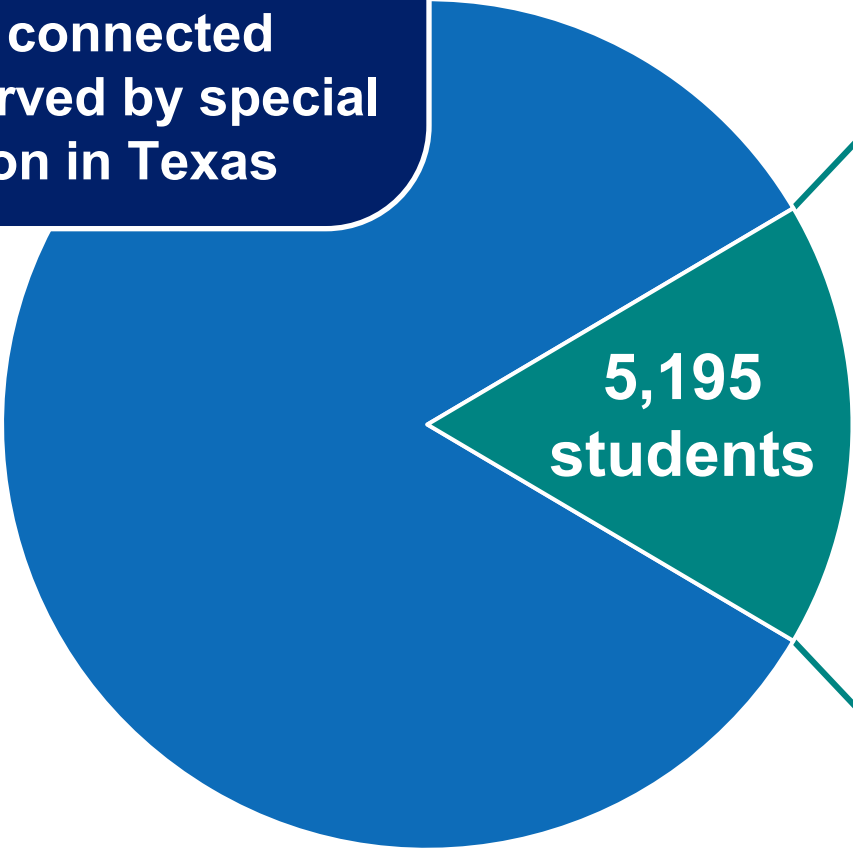

Special Education Resources for Families

There are 30,577 military connected students served by special education in Texas

Belton
Copperas Cove
Florence
Gatesville
Jarrell
Killeen
Lampasas
Oglesby
Salado
Temple

17% of all military-connected students served by special education in Texas are enrolled in these 10 ISDs.

Military Connected & SPED - Disability Comparison

SPEDTex: Special Education Information Center